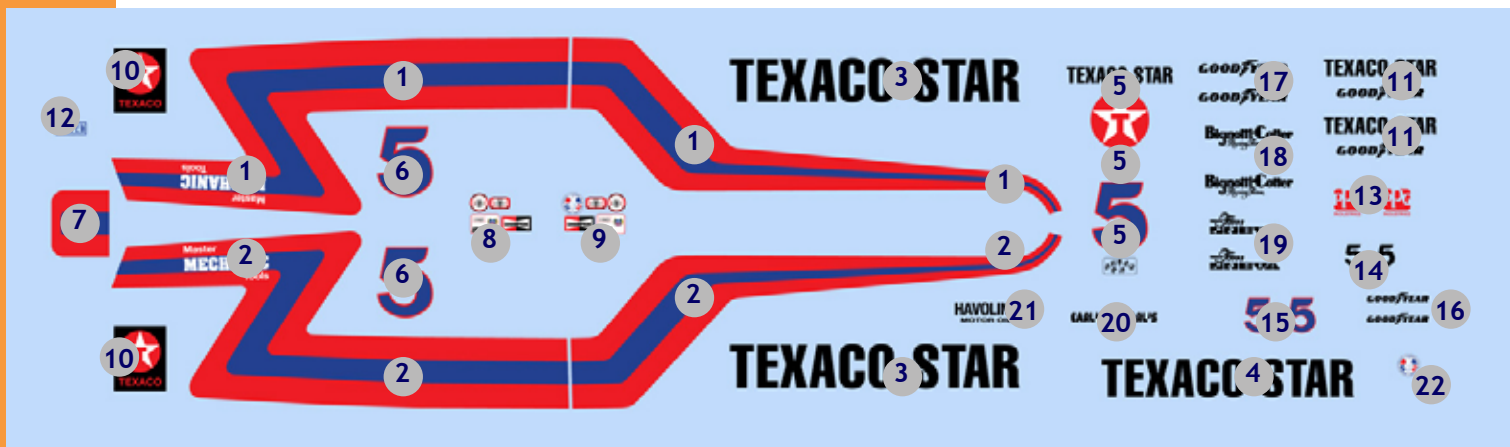

# Indycals

## Decal Placement Sheet 1983 Texaco Star

Right or left refers to right or left from driver's perspective.

- 1 Body, left side
- 2 Body, right side
- 3 Sidepods
- 4 Rear wing
- 5 Nose
- 6 Sidepod, behind #3
- 7 Rear wing
- 8 Left sidepod lower front
- 9 Right sidepod lower front
- 10 Cockpit side, behind windscreen
- 11 Front wings
- 12 Cockpit left side, under roll bar
- 13 Engine cover, in front of decal 1 or 2.
- 14 Engine cover, near upper corner of red/blue stripe
- 15 Rear wingplate
- 16 Cockpit side, under 19
- 17 Leading edge, top of sidepod
- 18 Engine cover, above fuel filler
- 19 Cockpit side
- 20 Engine cover, under Master Mech.
- 21 Engine cover, right side only
- 22 Rear wing support, left side