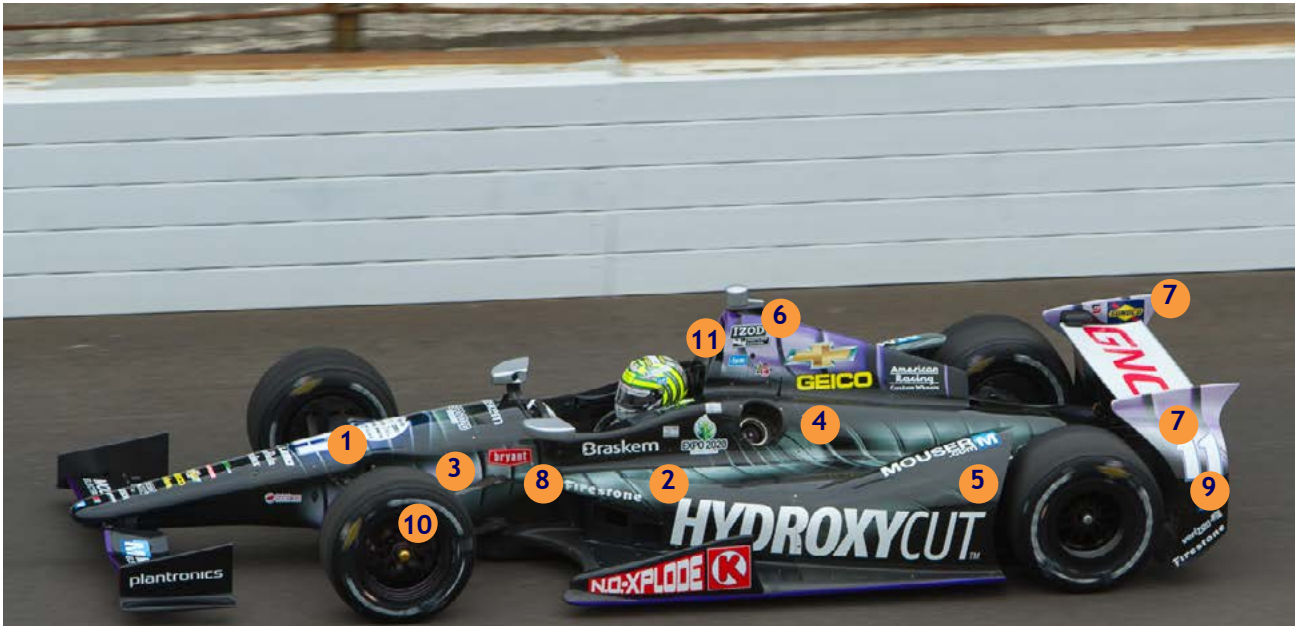

Indycals

Decal Placement Sheet 2013 Hydroxycut

orange numbers on blue background indicate decals that go on the opposite side of the car from their orange backed corresponding number. Markings without a number should be self-evident based on the picture above.